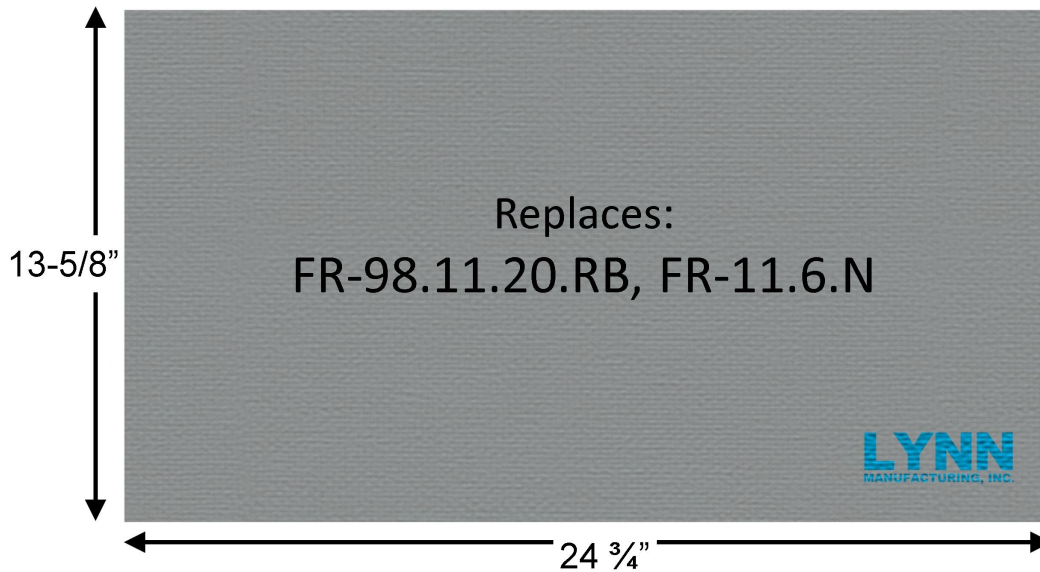

RSF Baffle Board Focus 320, FR-98.11.20.RB

2901A REPLACES: RSF FR-98.11.20.FB smoke baffle. Part number prior to 2020 was FR-11.6.N; this is a new single piece design which replaces 2 panels of FR-11.6.N.

FITS: RSF ONYX 2, Onyx AP, Focus 320 wood fireplaces

SIZE: 24-3/4" x 13-5/8" x 1/2"

MATERIAL: Superwool Plus board, which is hard, strong, & withstands 2100F. Rigidized grey for added durability. Superwool is an alternative to ceramic fiber. Superwool products do NOT carry a GHS health hazard warning label.