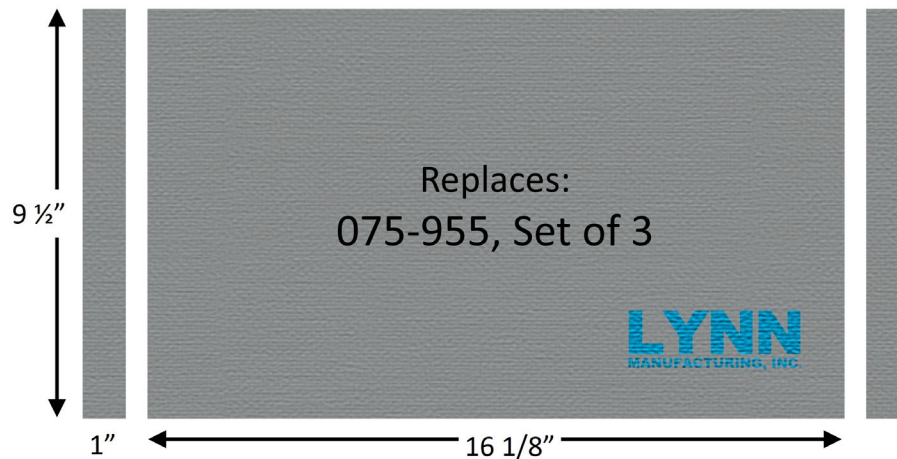

Regency Baffle Board Kit Cascades F1150/F1500/i1500, 075-955, Set of 3

2876A REPLACES: Regency Fireplace Products 075-955 baffle board kit, set of 3 (center and sides)

FITS: Regency Fireplace Products Cascades F1150, Cascades F1500, Cascades i1500, Classic i1150, Alterra CI1150, Hampton HI1150

SIZE: One 16-1/8" x 9-1/2" x 1/2" board, Two 9-1/2" x 1" x 1/2" boards

MATERIAL: Superwool Plus board, which is hard, strong, & withstands 2100F. Rigidized grey for added durability. Superwool is an alternative to ceramic fiber. Superwool products do NOT carry a GHS health hazard warning label.