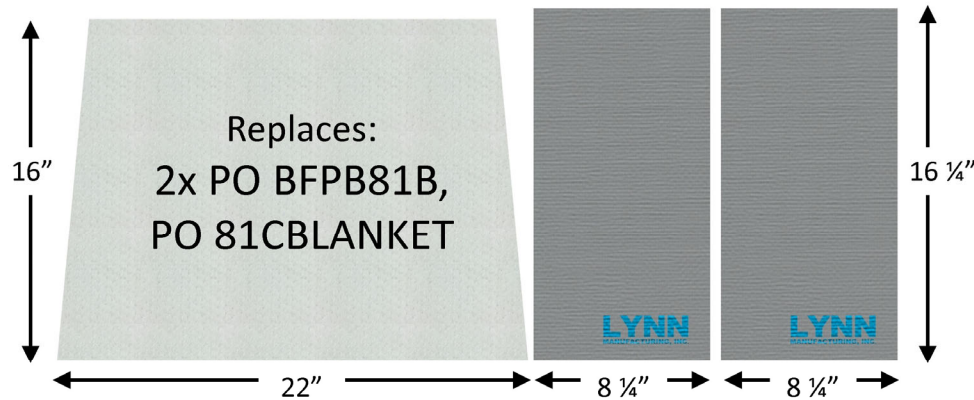

**Buck Stove Model 81 Baffle Board Kit, POBPF81B/
PO81CBLANKET**

2678C REPLACES: Buck Stove PO-BPF81B baffle boards (set of 2) and PO-81CBLANKET, PO-BPF81B replaces PO-810116 for Model 85

FITS: New Buck stove and insert Model 81, Model 85

SIZE: Two 16-1/4" x 8-1/4" x 1/2" boards, 22" x 16" x 1/2" blanket

MATERIAL: Superwool Plus board, which is hard, strong, & withstands 2100F. Rigidized grey for added durability. Superwool is an alternative to ceramic fiber. Superwool products do NOT carry a GHS health hazard warning label.

Application, Installation and Use Warning:

In applications including; boilers, furnaces, wood stoves, wood inserts, fireplaces, heating devices, and other appliances, parts must be used consistently with original equipment manufacturers specifications, design, function and operation.

Improper installation or use of this product could result in a fire, smoke inhalation or carbon monoxide poisoning. Products should be installed by a licensed and certified technician in compliance with all national, state and local codes. Products should be inspected annually by a licensed and certified technician for wear, brittleness, cracking or crumbling, and replaced as necessary. Lynn Manufacturing, Inc. recommends installers certified by NFI, CSIA or NORA.

Never work on a piece of equipment or touch the fibrous product when it is hot, as the product may show no visible signs of heat from glowing or smoking.

Lynn Manufacturing, Inc offers hundreds of products with many applications. Determining whether the product is a fit for the particular purpose and suitable for an application is the sole responsibility of the purchaser/installer.

In no event shall Lynn Manufacturing, Inc be liable for any damages to property or life arising from or connected with the use of this product.

V1119