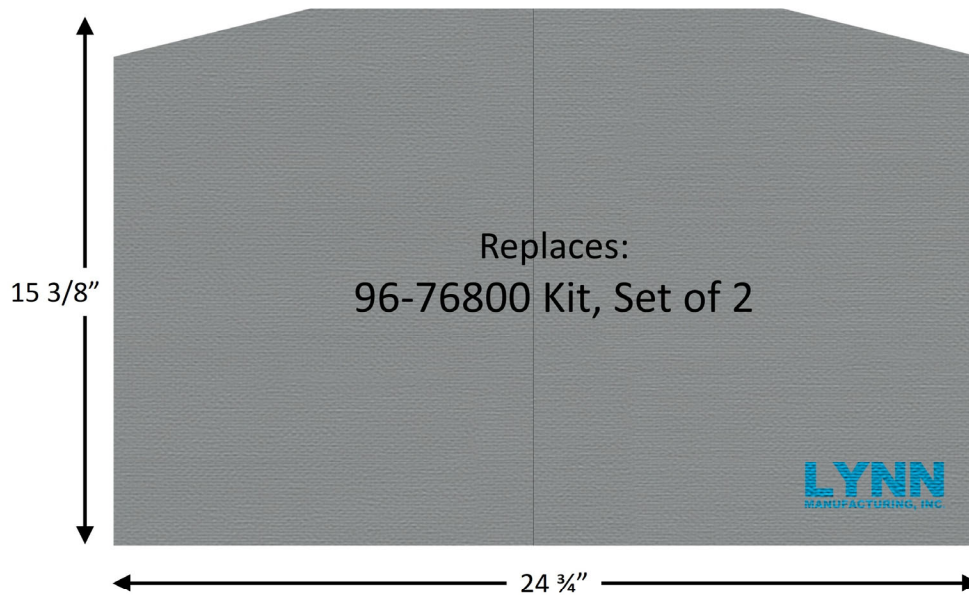

## Hearthstone Baffle Board Kit Green Mountain 80 8680, 96-76800, Set of 2

2446A REPLACES: Hearthstone 96-76800 baffle kit, includes 2 of 3070-026 baffles

FITS: Hearthstone Green Mountain 80 8680

SIZE: 24-3/4" x 15-3/8" x 1" overall when mated with shiplap joint

MATERIAL: Superwool Plus board, which is hard, strong, & withstands 2100F. Rigidized grey for added durability. Superwool is an alternative to ceramic fiber. Superwool products do NOT carry a GHS health hazard warning label.