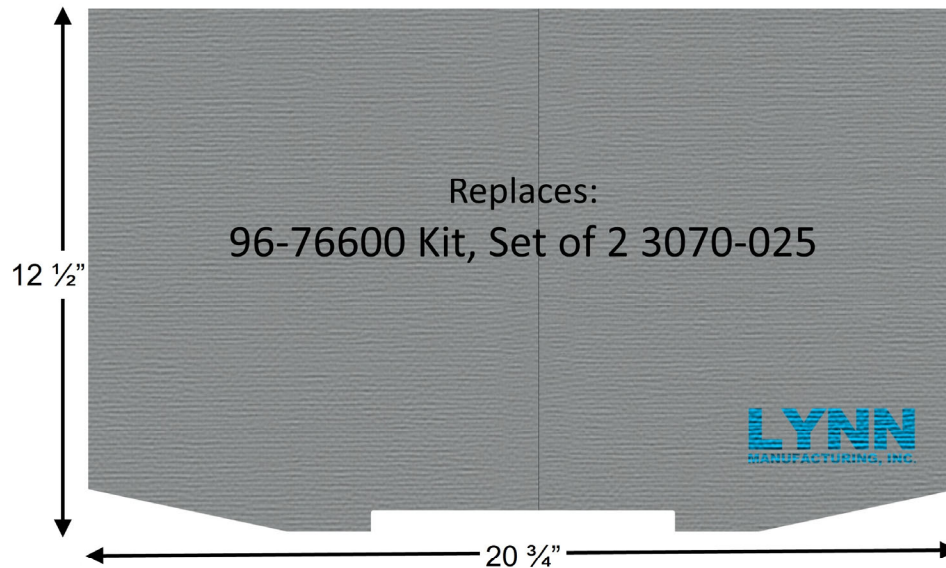

Hearthstone Baffle Board Green Mountain 60, 96-76600 Set of 2

2439A REPLACES: Hearthstone 96-76600 kit, includes 2 x 3070-025 baffles

FITS: Hearthstone Green Mountain 60 8660, Hipster 20 AMB8260, Shelburne II 8372

SIZE: 20-3/4" x 12-1/2" x 1" overall when mated with shiplap joint

MATERIAL: Superwool Plus board, which is hard, strong, & withstands 2100F. Rigidized grey for added durability. Superwool is an alternative to ceramic fiber. Superwool products do NOT carry a GHS health hazard warning label.