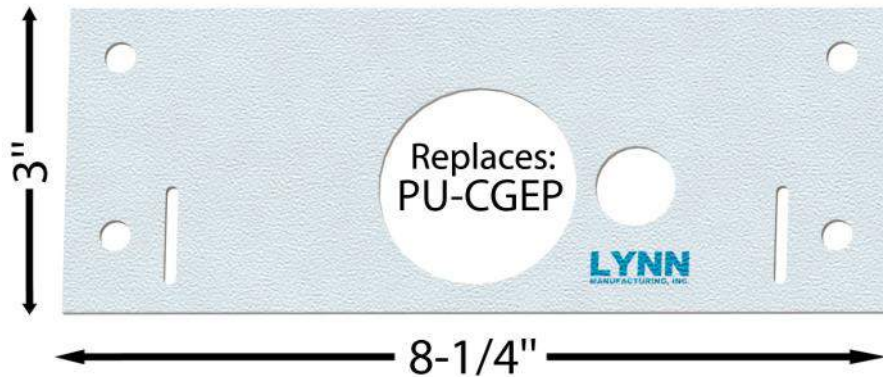

Replacement Englander Pellet Stove Slotted Cradle Gasket PU-CGEP

2407J REPLACES: Englander, Summers Heat & Timber Ridge PU-CGEP

FITS: Englander pellet stove models 25-IP, 25-IPM, 25-IPS, 55-SHIP, 55-SHIPL, 55-SHIPM, 55-SHIPPS, 55-TRPIP, 55-TRPIPM, 55-TRPIPS, 25-EP, 55-SHEP, 55-SHEPL, 55-TRPEP, 25-EPI, 55-SHEPEPI, 55-SHEPEPL and 55-TRPEPI, 25-PAH, 55-SHPAH, 55-SHPAHL, 55-TRPAH

SIZE: Approximately 8-1/4" x 3" x 1/8" thick

MATERIAL: Superwool Plus paper, which is flexible, strong, seals well & withstands 2100F. Superwool is an alternative to ceramic fiber with improved health and safety attributes. Superwool products do NOT carry a GHS health hazard warning label.