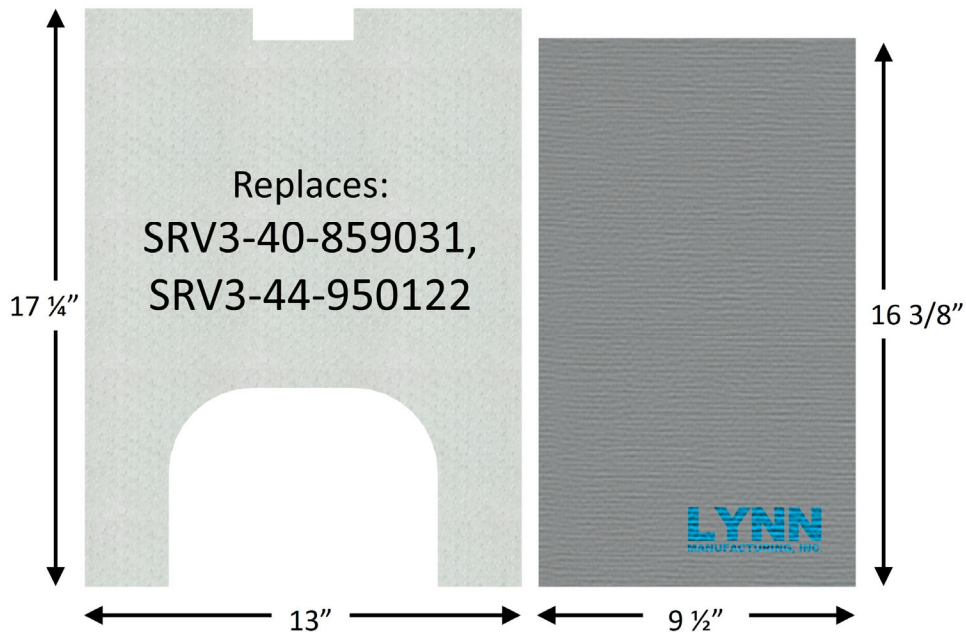

**Vermont Castings Aspen C3 Baffle Board Kit, SRV3-40-859031/
SRV3-44-950122**

2391C REPLACES: Vermont Castings SRV3-40-859031 refractory baffle board and SRV3-44-950122 superwool blanket

FITS: Vermont Castings Aspen C3

SIZE: 16-3/8" x 9-1/2" x 1/2" board, 17-1/4" x 13" x 1" blanket

MATERIAL: Superwool Plus board, which is hard, strong, & withstands 2100F. Rigidized grey for added durability. Superwool is an alternative to ceramic fiber. Superwool products do NOT carry a GHS health hazard warning label.