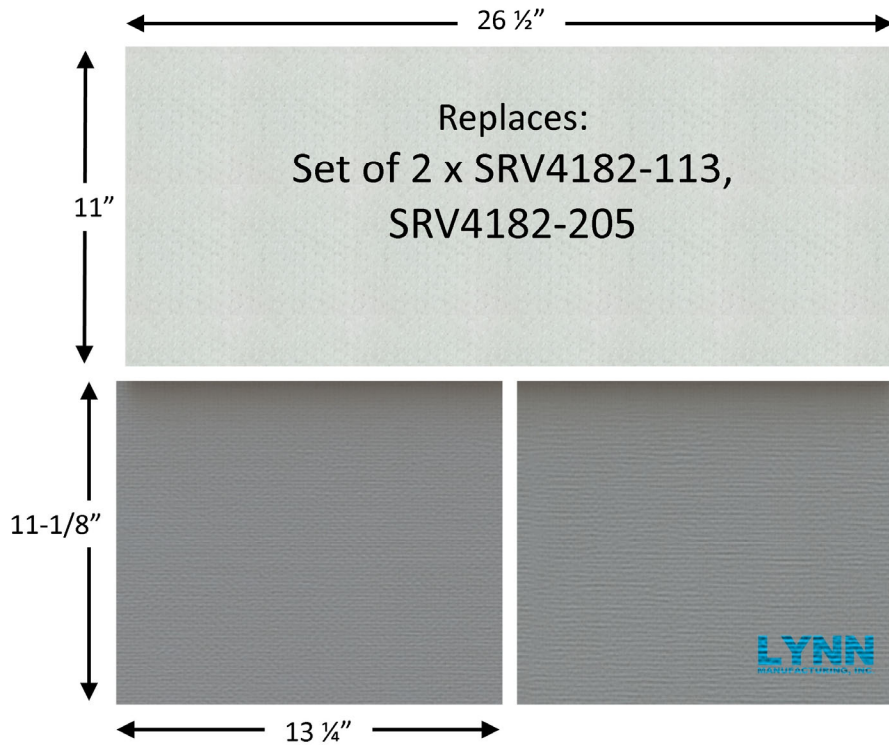

**Quadra-Fire Pioneer III Baffle Board Kit, SERV4182-113/SRV4182-205**

2390C REPLACES: QuadraFire SRV4182-113 2 piece baffle board and SRV4182-205 blanket

FITS: Quadra-Fire Pioneer-III. Does not fit Pioneer II-C, use Lynn 2388A.

SIZE: Two 13-1/4" x 11-1/8" x 1/2" boards, 26-1/2" x 11" x 1" Blanket

MATERIAL: Superwool Plus board, which is hard, strong, & withstands 2100F. Rigidized grey for added durability. Superwool is an alternative to ceramic fiber. Superwool products do NOT carry a GHS health hazard warning label.