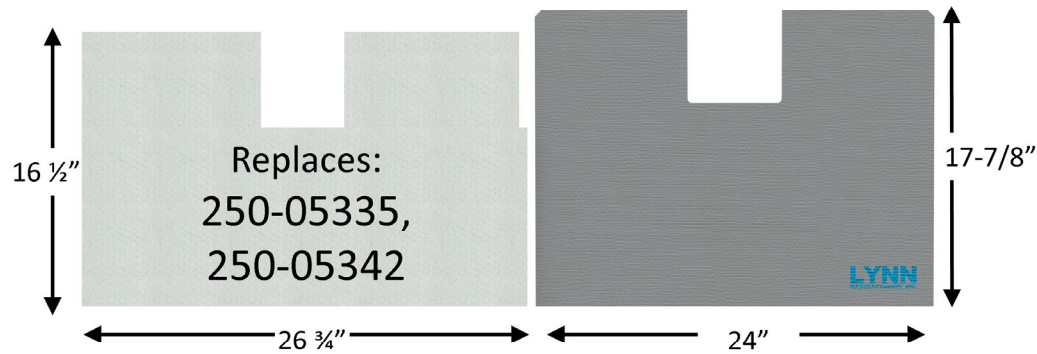

Lopi Liberty NexGen-Fyre Baffle Board Kit, 250-5335/250-05342

2212C REPLACES: Lopi 250-05335 baffle board and 250-05342 blanket. Baffle and blanket should be replaced together.

FITS: Lopi Liberty NexGen-Fyre. Lopi is a Travis Industries brand.

SIZE: 24" x 17-7/8" x 1/2" board, 26-3/4" x 16-1/2" x 1" blanket

MATERIAL: Superwool Plus board, which is hard, strong, & withstands 2100F. Rigidized grey for added durability. Superwool is an alternative to ceramic fiber. Superwool products do NOT carry a GHS health hazard warning label.

Application, Installation and Use Warning:

In applications including; boilers, furnaces, wood stoves, wood inserts, fireplaces, heating devices, and other appliances, parts must be used consistently with original equipment manufacturers specifications, design, function and operation.

Improper installation or use of this product could result in a fire, smoke inhalation or carbon monoxide poisoning. Products should be installed by a licensed and certified technician in compliance with all national, state and local codes. Products should be inspected annually by a licensed and certified technician for wear, brittleness, cracking or crumbling, and replaced as necessary. Lynn Manufacturing, Inc. recommends installers certified by NFI, CSIA or NORA.

Never work on a piece of equipment or touch the fibrous product when it is hot, as the product may show no visible signs of heat from glowing or smoking.

Lynn Manufacturing, Inc offers hundreds of products with many applications. Determining whether the product is a fit for the particular purpose and suitable for an application is the sole responsibility of the purchaser/installer.

In no event shall Lynn Manufacturing, Inc be liable for any damages to property or life arising from or connected with the use of this product.

V1119