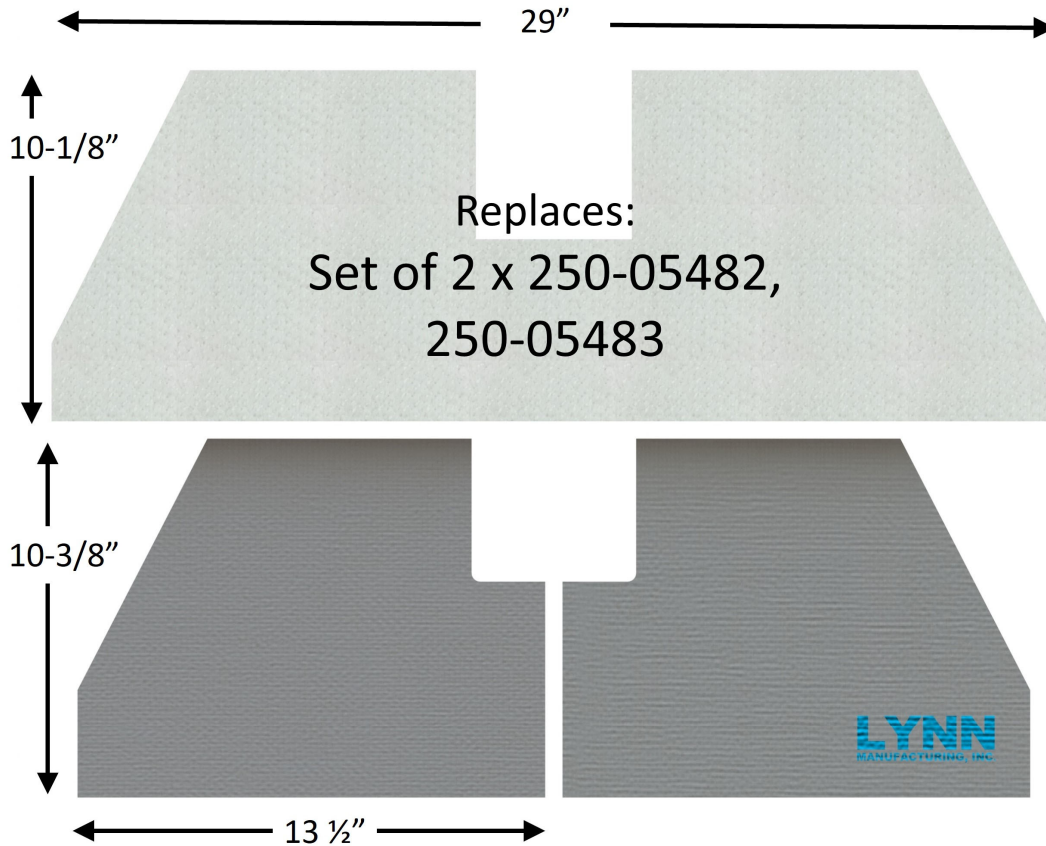

Lopi Large Flush Wood Insert NexGen-Fyre Baffle Board Kit, 250-05482/250-05483

2210C REPLACES: Lopi and Fireplace Extrordinaire 250-05482 2 piece baffle board and 250-05483 baffle insulation. Baffle and blanket should be replaced together.

FITS: Fireplace Extrordinaire & Lopi Large Flush Wood Insert NexGen-Fyre. Lopi and Fireplace Extrordinaire are Travis Industries brands.

SIZE: Two 13-1/2" x 10-3/8" x 1/2" boards, 29" x 10-1/8" x 1" blanket