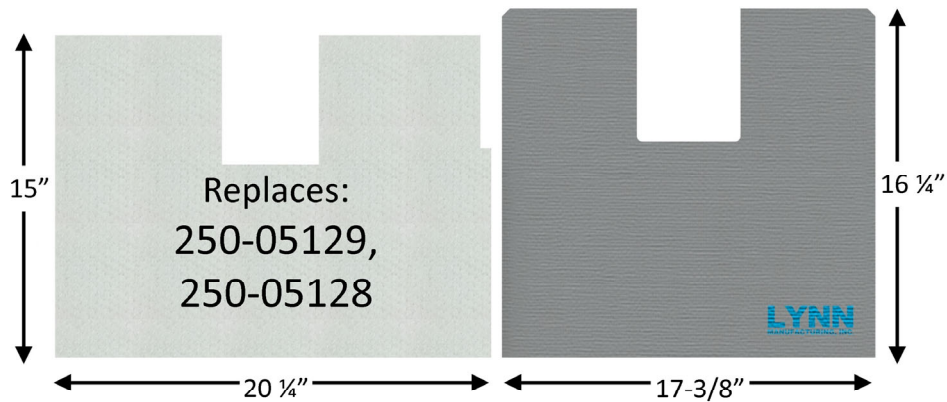

Lopi Endeavour NexGen-Fyre Baffle Board Kit, 250-05129/250-05218

2209C REPLACES: Lopi 250-05129 baffle board and 250-05128 ceramic blanket. Baffle and blanket should be replaced together.

FITS: Lopi Endeavour NexGen-Fyre. Lopi is a Travis Industries brand.

SIZE: 17-3/8" x 16-1/4" x 1/2" board, 20-1/4" x 15" x 1" blanket

MATERIAL: Superwool Plus board, which is hard, strong, & withstands 2100F. Rigidized grey for added durability. Superwool is an alternative to ceramic fiber. Superwool products do NOT carry a GHS health hazard warning label.

Application, Installation and Use Warning:

In applications including; boilers, furnaces, wood stoves, wood inserts, fireplaces, heating devices, and other appliances, parts must be used consistently with original equipment manufacturers specifications, design, function and operation.

Improper installation or use of this product could result in a fire, smoke inhalation or carbon monoxide poisoning. Products should be installed by a licensed and certified technician in compliance with all national, state and local codes. Products should be inspected annually by a licensed and certified technician for wear, brittleness, cracking or crumbling, and replaced as necessary. Lynn Manufacturing, Inc. recommends installers certified by NFI, CSIA or NORA.

Never work on a piece of equipment or touch the fibrous product when it is hot, as the product may show no visible signs of heat from glowing or smoking.

Lynn Manufacturing, Inc offers hundreds of products with many applications. Determining whether the product is a fit for the particular purpose and suitable for an application is the sole responsibility of the purchaser/installer.

In no event shall Lynn Manufacturing, Inc be liable for any damages to property or life arising from or connected with the use of this product.

V1119